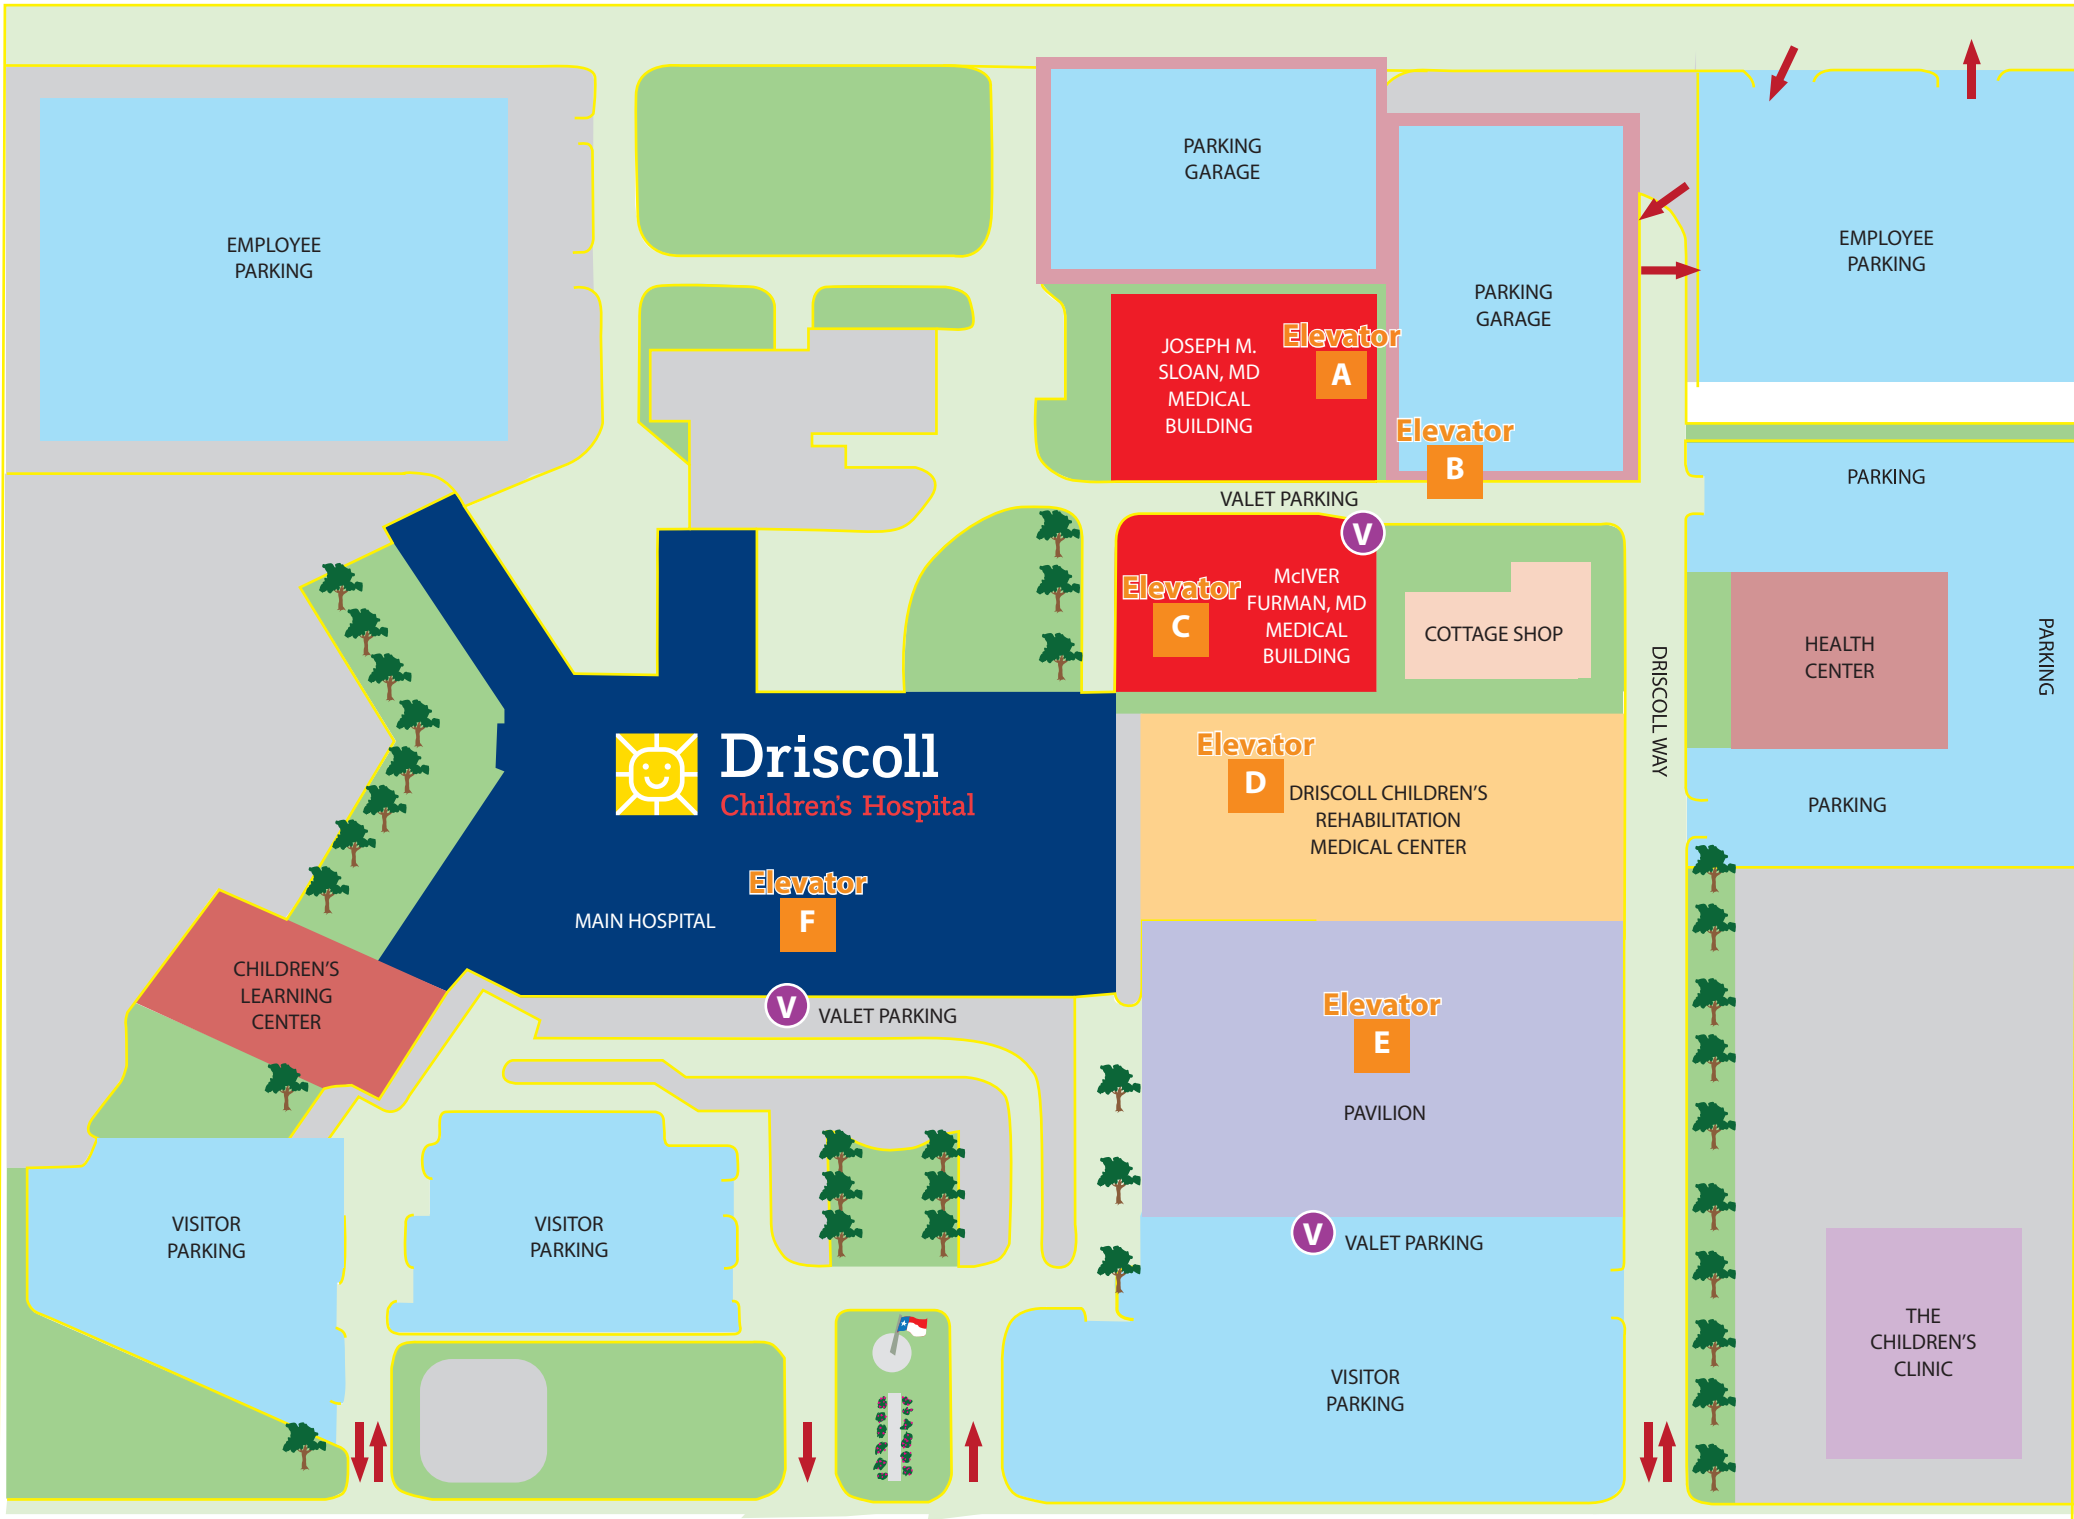

Fort Worth Street

Brawner Parkway

Texan Trail

Entrance 1

Entrance 2

South Alameda Street

Entrance 3